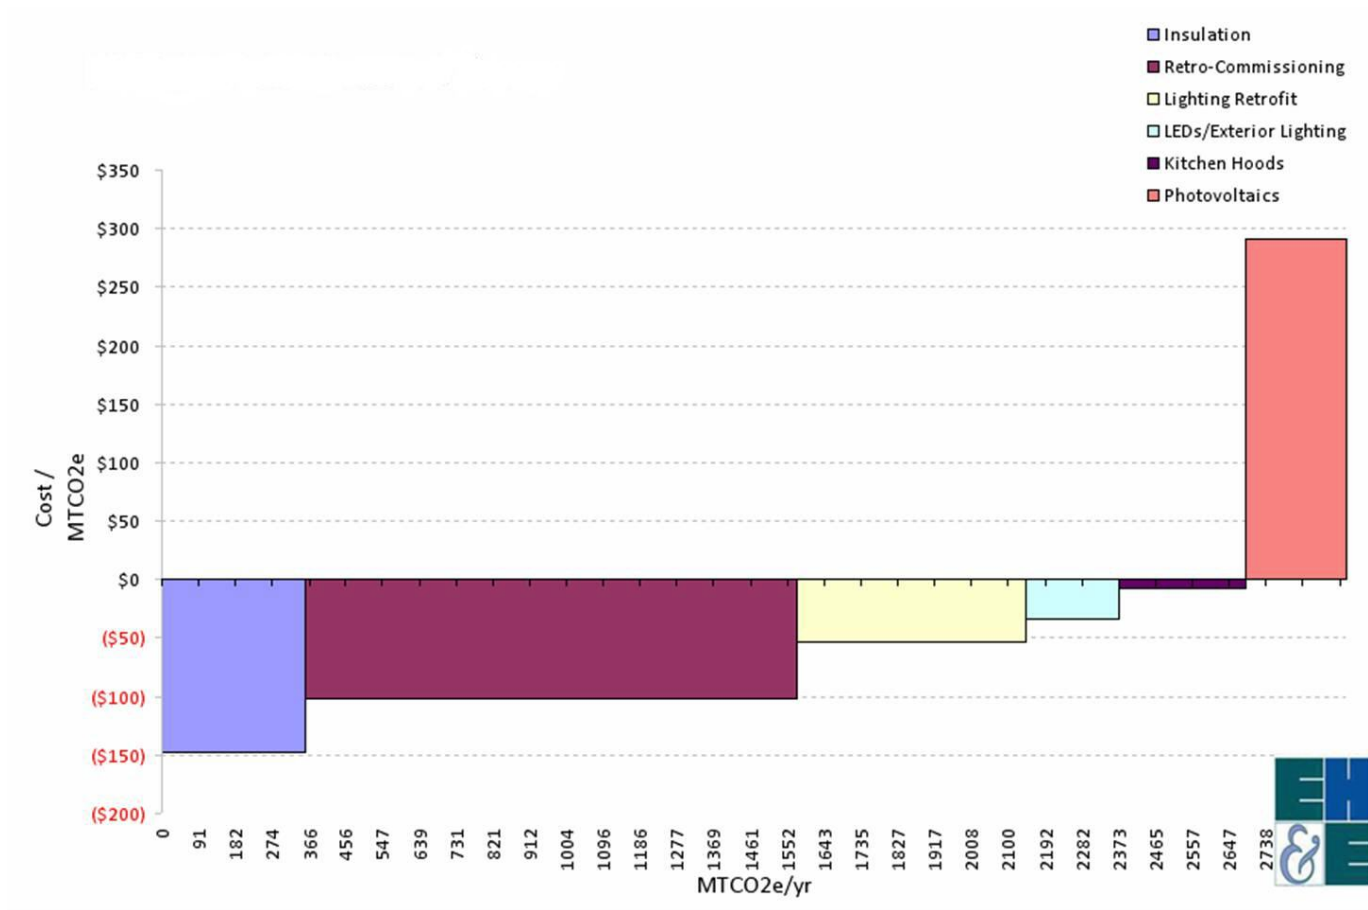

## GHG Cost Abatement Curve

- Visualize the cost and GHG reduction potential of GHG reduction projects.
- Justify your selection of projects based on combined GHG / cost savings potential.